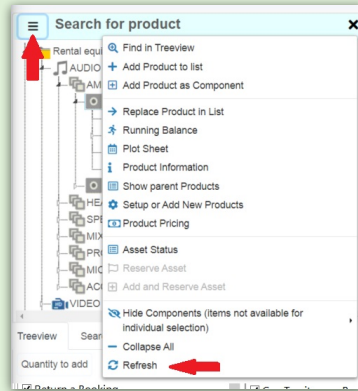

# Find & Add Products to Equipment Grid

Last Modified on 24/09/2024 3:33 pm EDT

If you've recently changed settings in your inventory, refresh your product tree which will clear the product cache for all users and display the latest inventory changes!